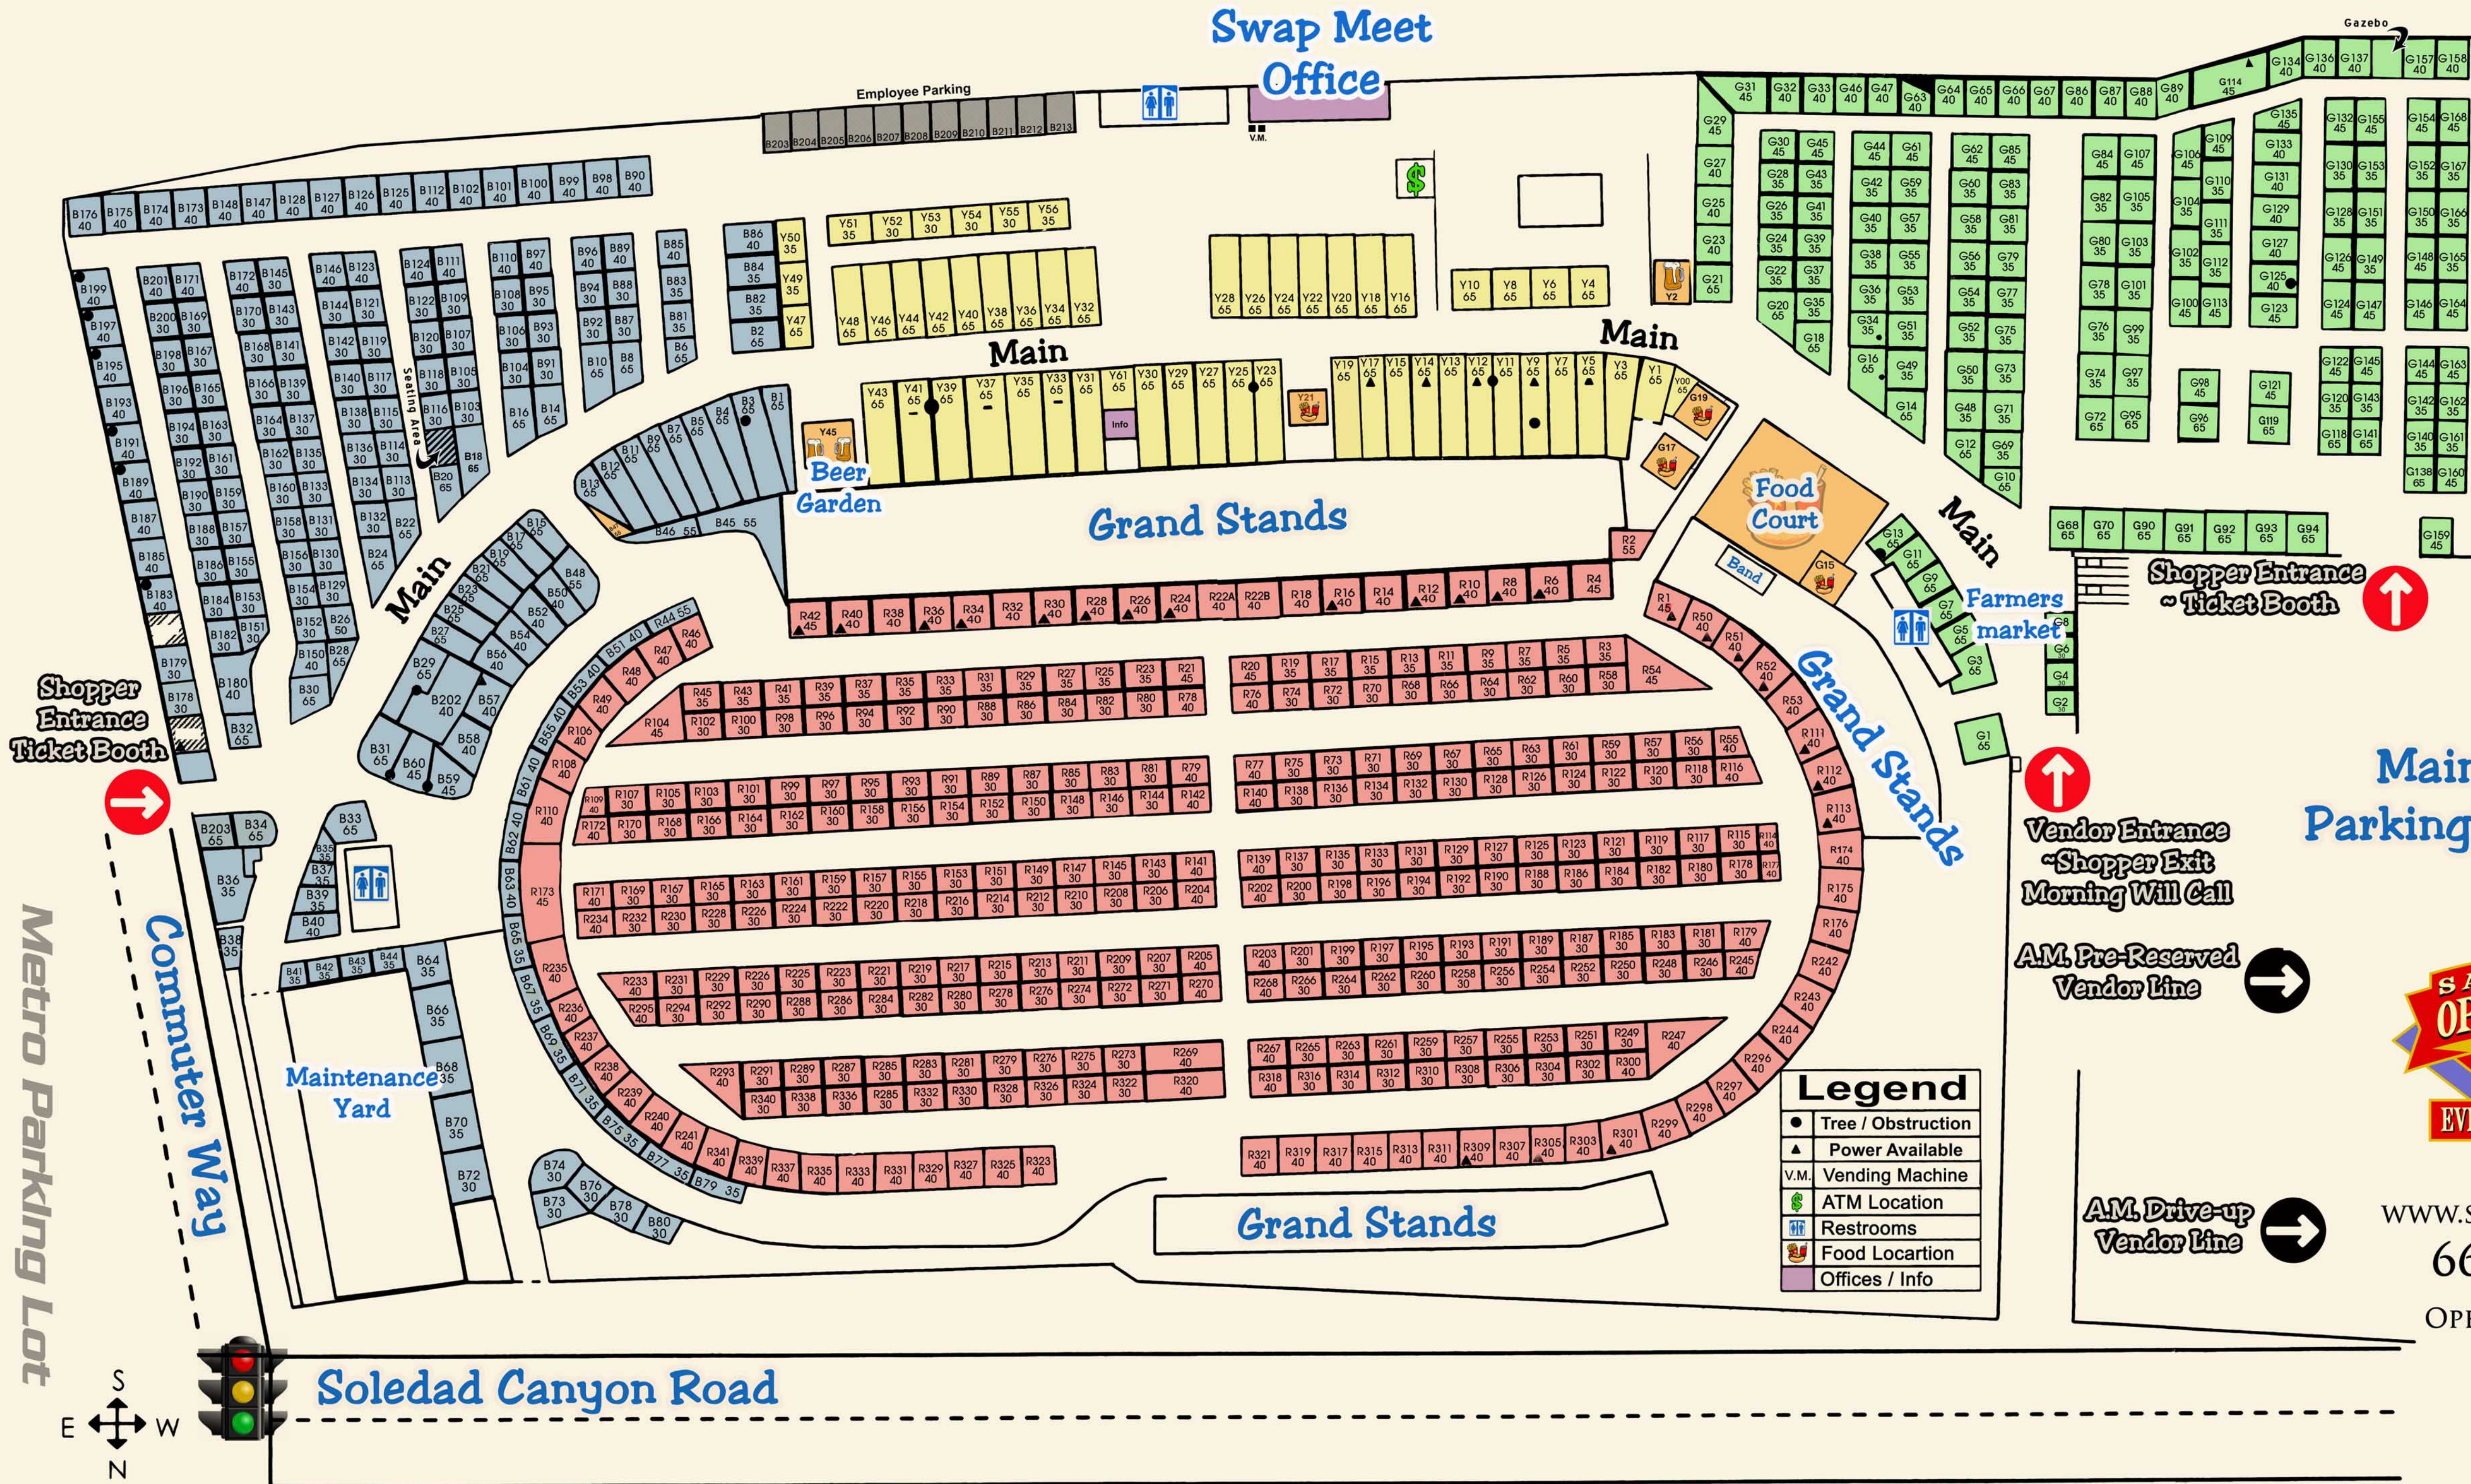

# Swap Meet Office

WWW.SAUGUSSPEEDWAY.COM  
 661-259-3886  
 OPEN ~TUES~SAT~SUN

- Legend**
- Tree / Obstruction
  - ▲ Power Available
  - v.m. Vending Machine
  - ATM Location
  - Restrooms
  - Food Location
  - Offices / Info

- ↑ Vendor Entrance ~ Shopper Exit Morning Will Call
- A.M. Pre-Reserved Vendor Line
- A.M. Drive-up Vendor Line